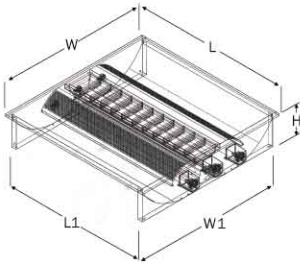

(LOW GLARE LUMINAIRE) PLML INDIRECT MIRROR LOURVE LUMINAIRE

Features:

- Indirect fluorescent fittings offering lamp deflectors centrally.
- It is achieved by using combinations of two deflectors, each perforated with round holes or slots, providing comfortable and relaxing illumination for both working and leisure environment.
- Non glare reflection luminaire.
- Strong sheet steel housing that is stove enameled inside and outside.
- Easy installation with superior speed mounting system without using any specialize tool.
- Available in imperial size and metric size.
- Low harmonic electronic ballast can be install upon request.
- Housing are made with 0.5mm high quality cold rolled sheet and treated with epoxy powder coated to give a smooth and attractive finishing.
- **GEAR OPTIONAL:**
Fitting can be supplied with:
 - (a) 6WLL - Extra Low Loss Ballast
 - (b) EB - Electronic Ballast
 - (c) DEB - Dimmable Electronic Ballast
 - (d) PP - Emergency Power Pack

Application:

- Office
- Exhibitions
- Meeting room
- Banks

Emergency Power Pack

MODEL	LAMP TYPE & RATING	LAMP HOLDER	IMPERIAL SIZE (MM)					METRIC SIZE (MM)				
			W	W1	L	L1	H	W	W1	L	L1	H
PLML 318/MID/6WLL	T8 3X18W	G13	604	575	604	574	127	596	575	597	574	127