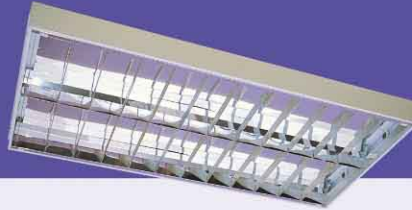

FLUORESCENT MIRROR

## GENERAL USE LUMINAIRE MIRROR REFLECTOR LUMINAIRE

### Features:

- Strong sheet steel housing that is stove enameled inside and outside.
- Designed for recessed, surface or woodceiling mounting.
- Available in imperial size and metric size.
- Anodised aluminium reflector perform better light distribution.
- Easy installation with superior speed mounting system without using any specialize tool.
- Housing are made with 0.5mm high quality cold rolled sheet and treated with epoxy powder coated to give a smooth and attractive finishing.
- Laminated aluminium reflector are available on request.
- **GEAR OPTIONAL:**  
Fitting can be supplied with:
  - (a) 6WLL - Extra Low Loss Ballast
  - (b) EB - Electronic Ballast
  - (c) DEB - Dimmable Electronic Ballast
  - (d) PP - Emergency Power Pack