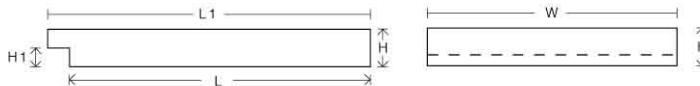

RECESSED MOUNTING (METRIC/MM SIZE)

MODEL	LAMPS TYPE & RATING	DIMENSION					CROSS BLADES QTY
		L	L1	W	H	H1	
PLML 220/R/MM/6WLL	T8 2 X 18W	595	624	595	70	39	6
PLML 240/R/MM/6WLL	T8 2 X 36W	1195	1222	595	70	39	11
PLML 320/R/MM/6WLL	T8 3 X 18W	595	624	595	70	39	6
PLML 340/R/MM/6WLL	T8 3 X 36W	1195	1222	595	70	39	11
PLML 420/R/MM/6WLL	T8 4 X 18W	595	624	595	94	57	7
PLML 440/R/MM/6WLL	T8 4 X 36W	1195	1222	595	94	57	13
PLML 120S/R/MM/6WLL	T8 1 X 18W	595	624	295	94	57	7
PLML 220S/R/MM/6WLL	T8 2 X 18W	595	624	295	94	57	7
PLML 140S/R/MM/6WLL	T8 1 X 36W	1195	1222	295	94	57	13
PLML 240S/R/MM/6WLL	T8 2 X 36W	1195	1222	295	94	57	13