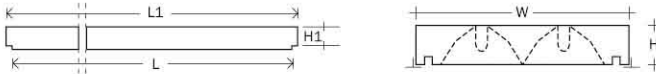

Woodceiling Mounting

RECESSED MOUNTING (IMPERIAL SIZE)

MODEL	LAMPS TYPE & RATING	DIMENSION					CROSS BLADES QTY
		L	L1	W	H	H1	
PLML 220/R/6WLL	T8 2 X 18W	604	612	604	70	39	6
PLML 240/R/6WLL	T8 2 X 36W	1214	1222	604	70	39	11
PLML 320/R/6WLL	T8 3 X 18W	604	612	604	70	39	6
PLML 340/R/6WLL	T8 3 X 36W	1214	1222	604	70	39	11
PLML 420/R/6WLL	T8 4 X 18W	604	612	604	94	57	7
PLML 440/R/6WLL	T8 4 X 36W	1214	1222	604	94	57	13
PLML 120S/R/6WLL	T8 1 X 18W	604	612	295	94	57	7
PLML 220S/R/6WLL	T8 2 X 18W	604	612	295	94	57	7
PLML 140S/R/6WLL	T8 1 X 36W	1214	1222	295	94	57	13
PLML 240S/R/6WLL	T8 2 X 36W	1214	1222	295	94	57	13